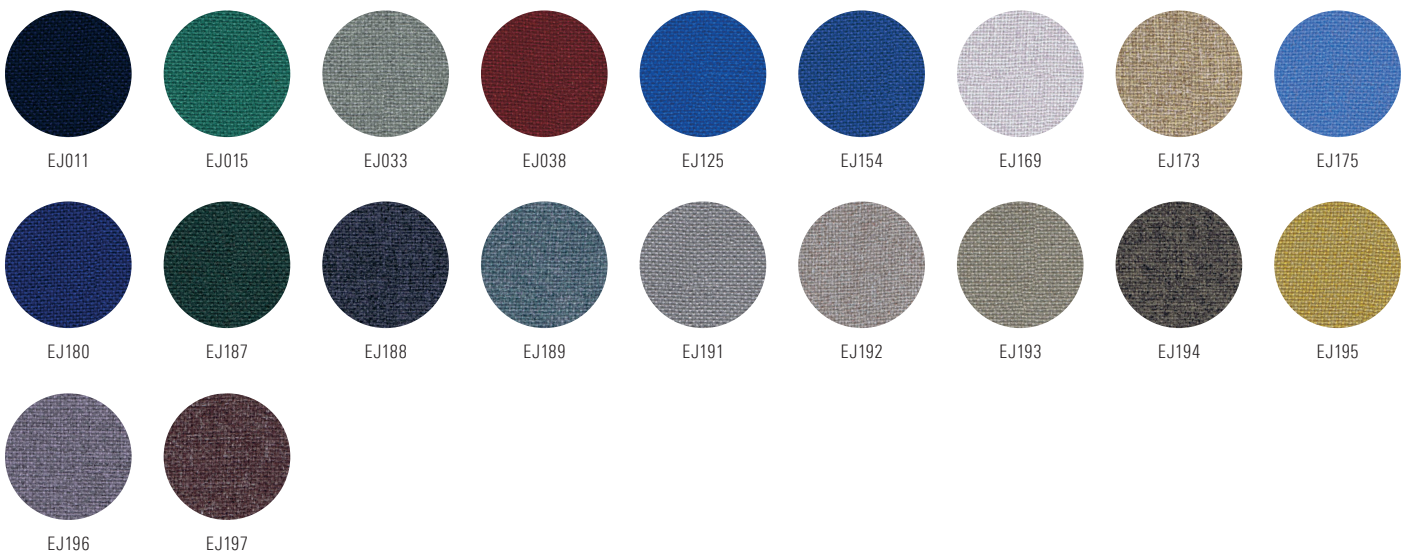

Boarder Textile noticeboard

Classic textile notice board with natural or white anodised aluminium frame. Choose between plastic or mitred corners. The standard fabrics are Fiji, Cara or Xpress.

Depth from wall 19 mm
Concealed fittings

Scissortail - YA310

Firemouth - YA312

Pleco - YA313

Bowfin - YA314

Angelfish - YA316

Snakehead - YA317

Hecqui - YA318

Cara Camira

Cara, non stock colours

Xpress Gabriel

60162

60003

60004

60999

Xpress, non stock colours

61183