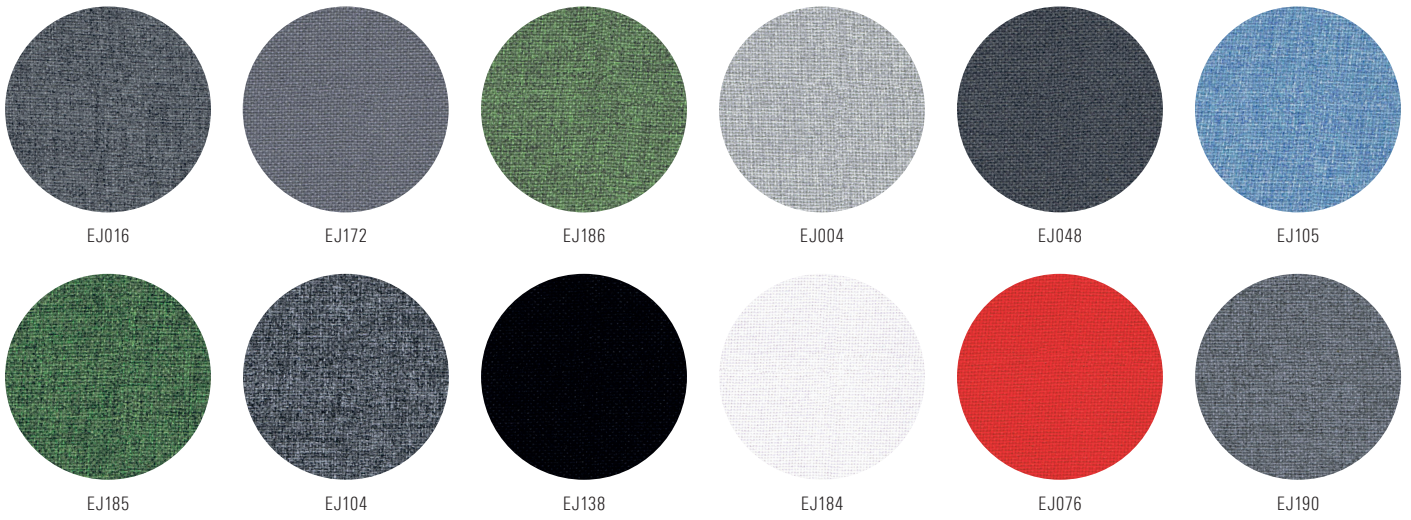

Boarder Textile noticeboard

Classic textile notice board with natural or white anodised aluminium frame. Choose between plastic or mitred corners. The standard fabrics are Fiji, Cara or Xpress.

Depth from wall 19 mm
Concealed fittings

Scissortail - YA310

Firemouth - YA312

Pleco - YA313

Bowfin - YA314

Angelfish - YA316

Snakehead - YA317

Hecqui - YA318

Cara Camira

Cara, non stock colours

Xpress Gabriel

60162

60003

60004

60999

Xpress, non stock colours

61183